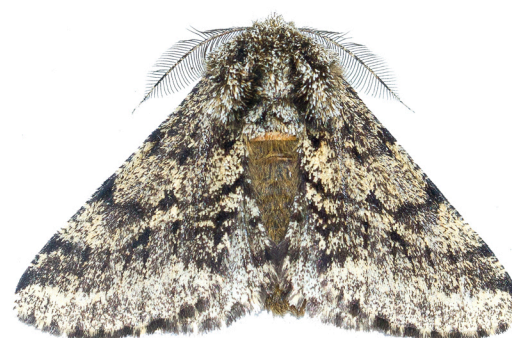

Early Thorn
Selenia dentaria

Common Cockchafer
Melolontha melolontha

March Tubic
Diurnea fagella

Spring - in the Garden
DISCOVER THE WILD 

Alder Leaf Beetle
Agelastica alni

Common Dog-violet
Viola riviniana

Orange-tip
Anthocharis cardamines

Dandelion
Taraxacum sp.

Ground Elder
Aegopodium podagraria

False Morel
Gyromitra esculenta

Red-green Carpet
Chloroclysta siterata

Colt's-foot
Tussilago farfara

Emperor Moth
Saturnia pavonia

Tawny Mining Bee
Andrena fulva

Brindled Beauty
Lycia hirtaria

Lesser Celandine
Ficaria verna