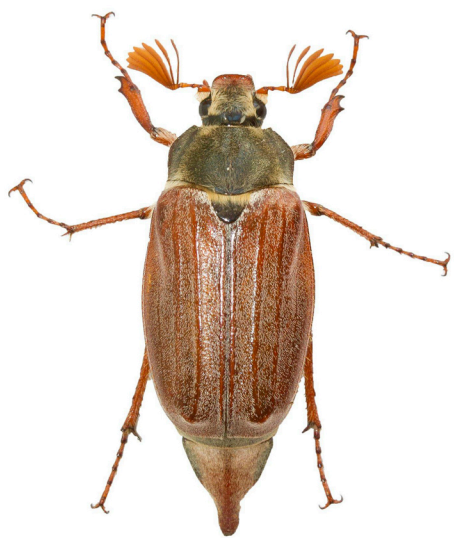

Lackey
Malacosoma neustria

Small Tortoiseshell
Aglais urticae

Large Red Damselfly
Pyrrhosoma nymphula

Oak Beauty
Biston strataria

Rowan
Sorbus aucuparia

St George's Mushroom
Calocybe gambosa

Ramsons
Allium ursinum

Early Thorn
Selenia dentaria

Common Cockchafer
Melolontha melolontha

March Tubic
Diurnea fagella

Spring - in the Garden
DISCOVER THE WILD 

Alder Leaf Beetle
Agelastica alni

Common Dog-violet
Viola riviniana