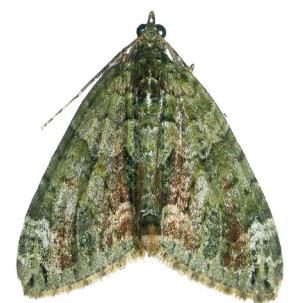

Early Thorn
Selenia dentaria

Common Cockchafer
Melolontha melolontha

March Tubic
Diurnea fagella

Spring - in the Garden
DISCOVER THE WILD 

Alder Leaf Beetle
Agelastica alni

Common Dog-violet
Viola riviniana

Orange-tip
Anthocharis cardamines

Dandelion
Taraxacum sp.

Ground Elder
Aegopodium podagraria

False Morel
Gyromitra esculenta

Red-green Carpet
Chloroclysta siterata

Colt's-foot
Tussilago farfara

Emperor Moth
Saturnia pavonia

Tawny Mining Bee
Andrena fulva

Brindled Beauty
Lycia hirtaria

Lesser Celandine
Ficaria verna