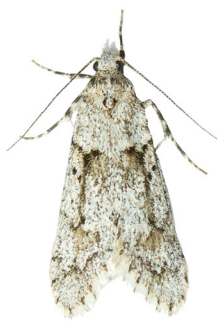

Lackey
Malacosoma neustria

Small Tortoiseshell
Aglais urticae

Large Red Damselfly
Pyrrhosoma nymphula

Oak Beauty
Biston strataria

Rowan
Sorbus aucuparia

St George's Mushroom
Calocybe gambosa

Ramsons
Allium ursinum

Early Thorn
Selenia dentaria

Common Cockchafer
Melolontha melolontha

March Tubic
Diurnea fagella

Spring - in the Garden
DISCOVER THE WILD 

Alder Leaf Beetle
Agelastica alni

Common Dog-violet
Viola riviniana